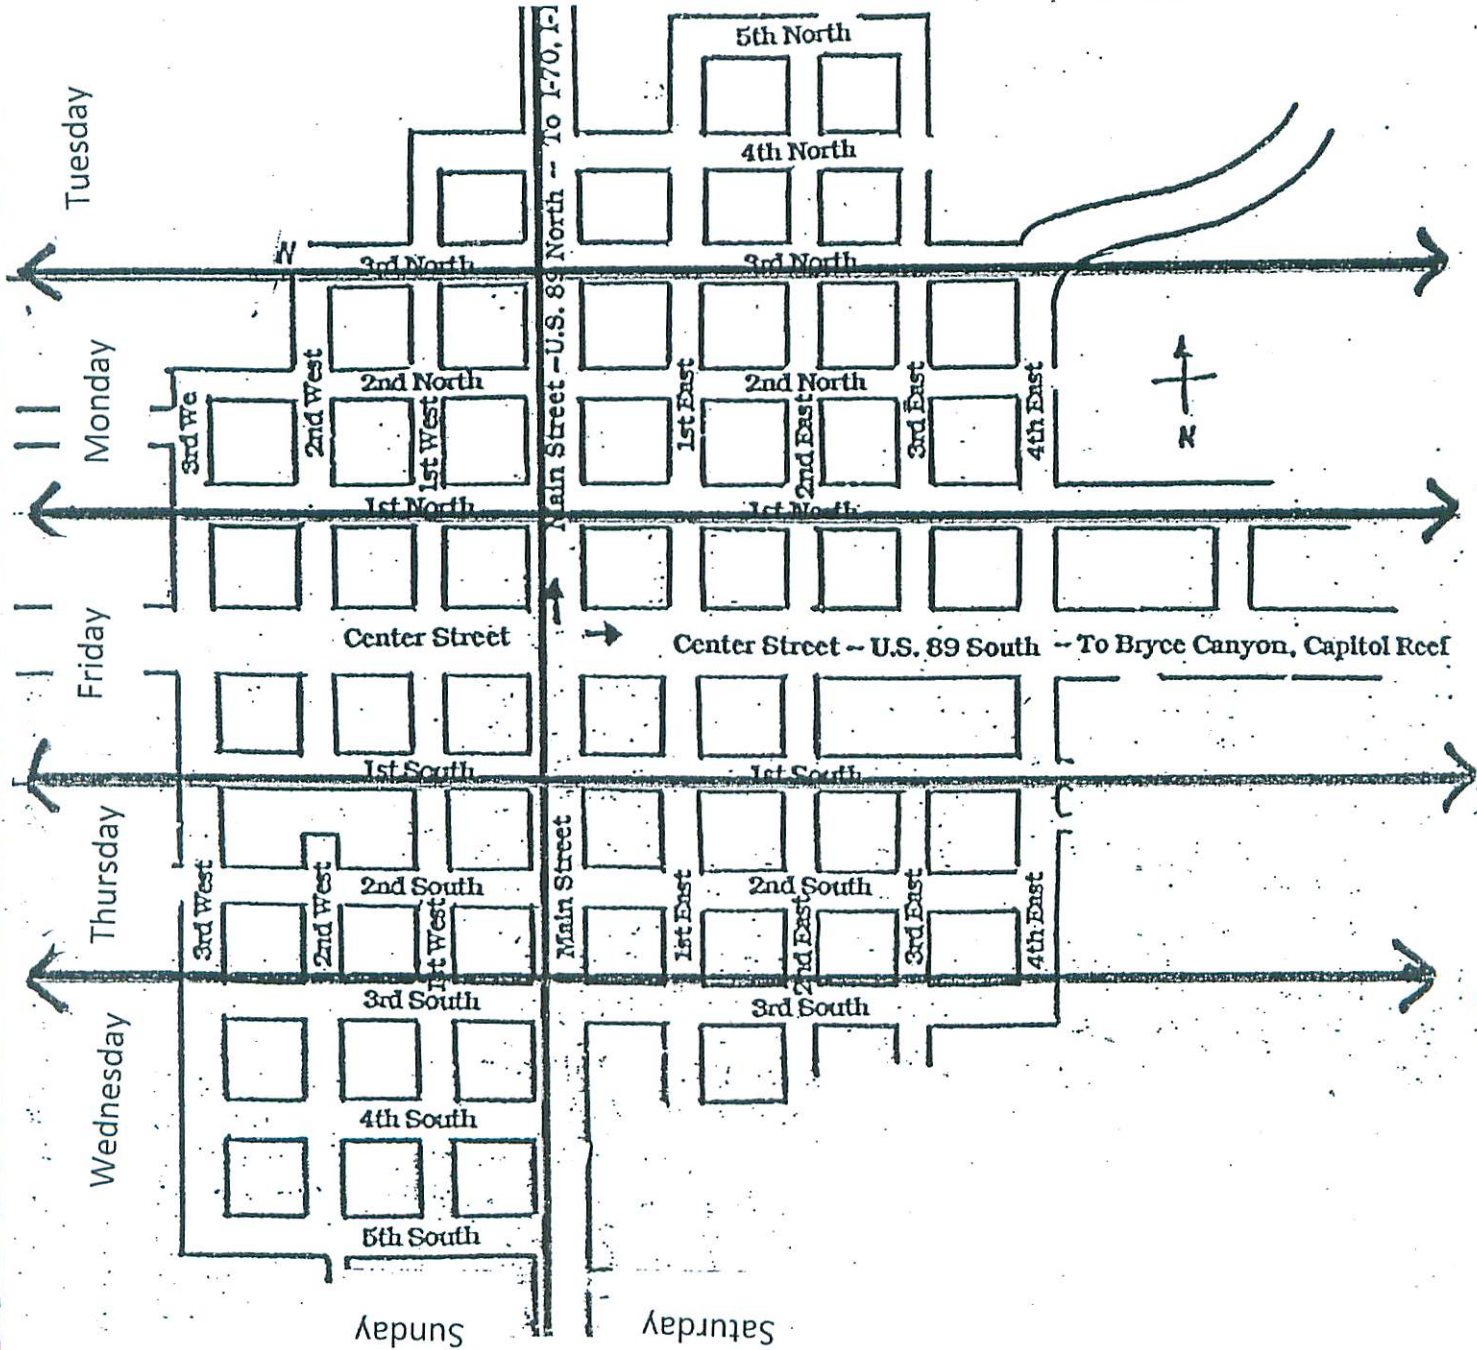

PANGUITCH

Secondary Watering Schedule
Beginning June 5, 2017

Your watering turn begins at 8:00 a.m. on your watering day and ends at 8:00 a.m. the following day.

Pasture and Field Watering Days