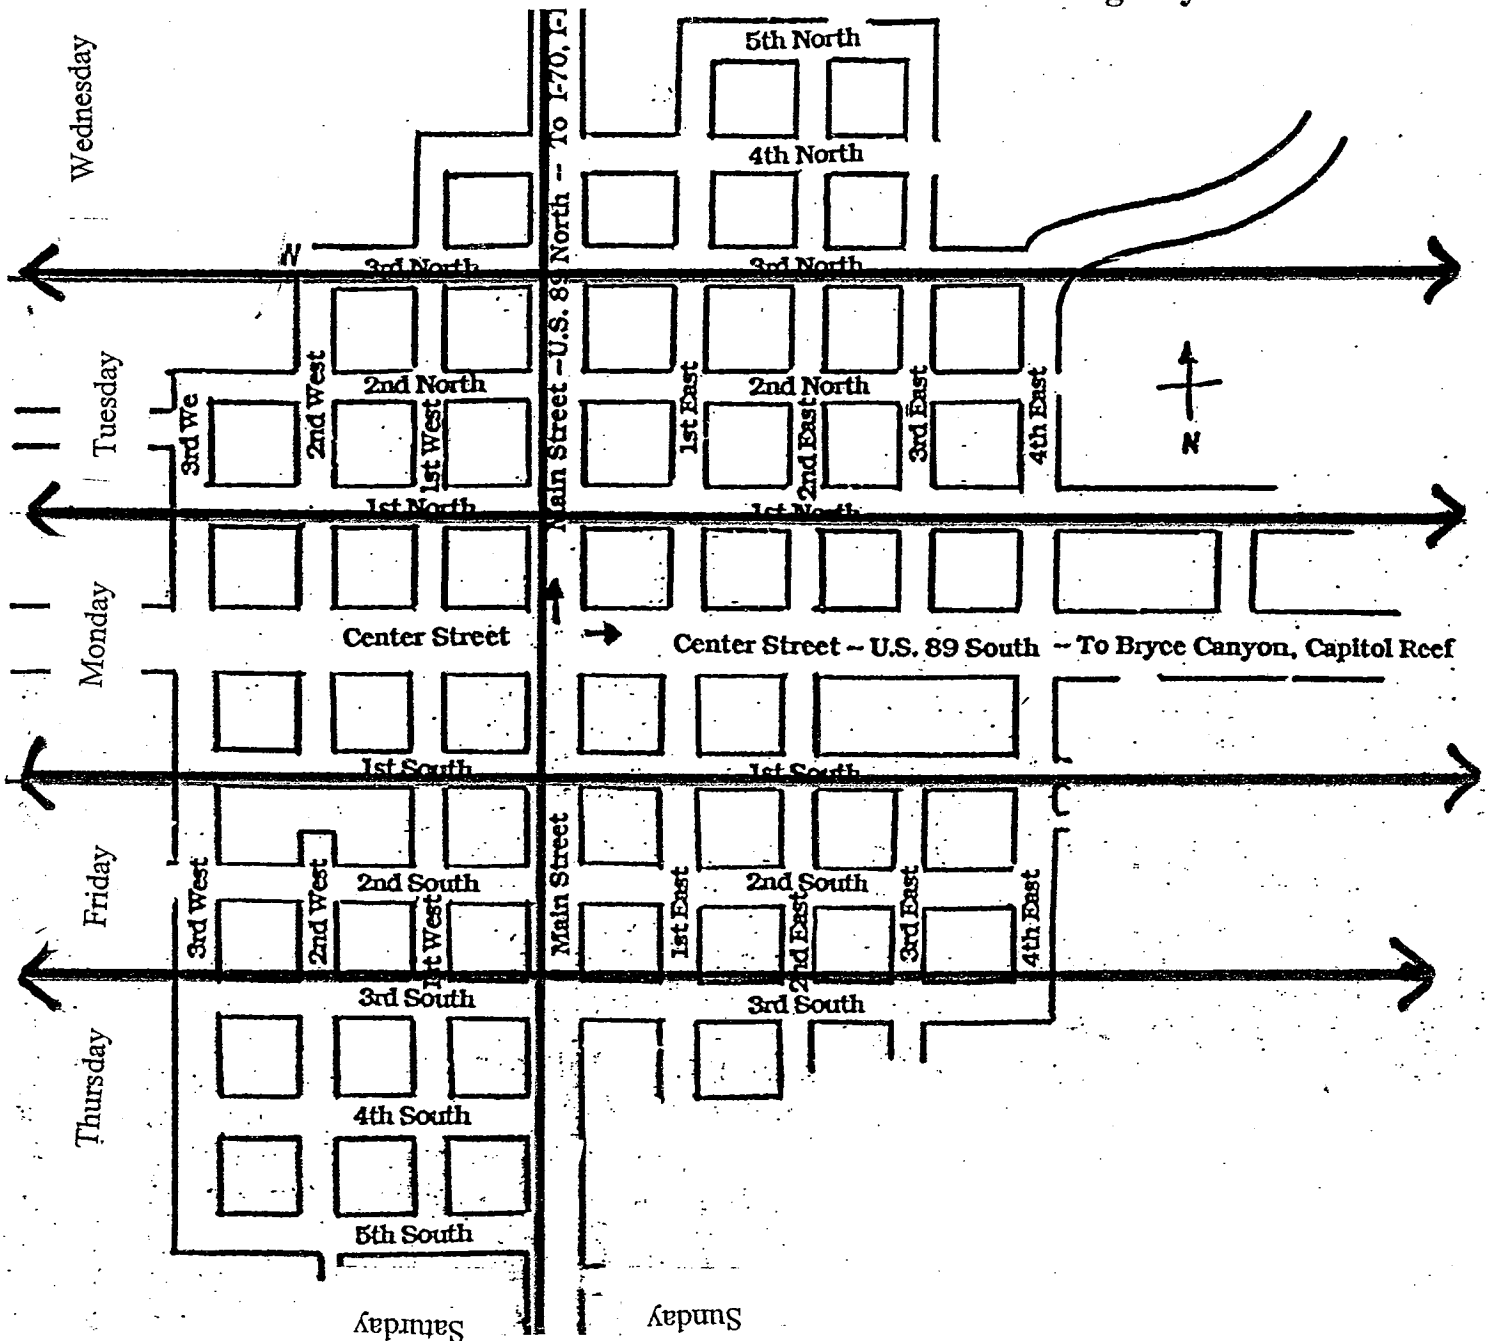

PANGUITCH

Secondary Watering Schedule

Beginning June 6, 2016

Your watering turn begins at 8:00 a.m. on your watering day and ends at 8:00 a.m. the following day.

Pasture and Field Watering Days